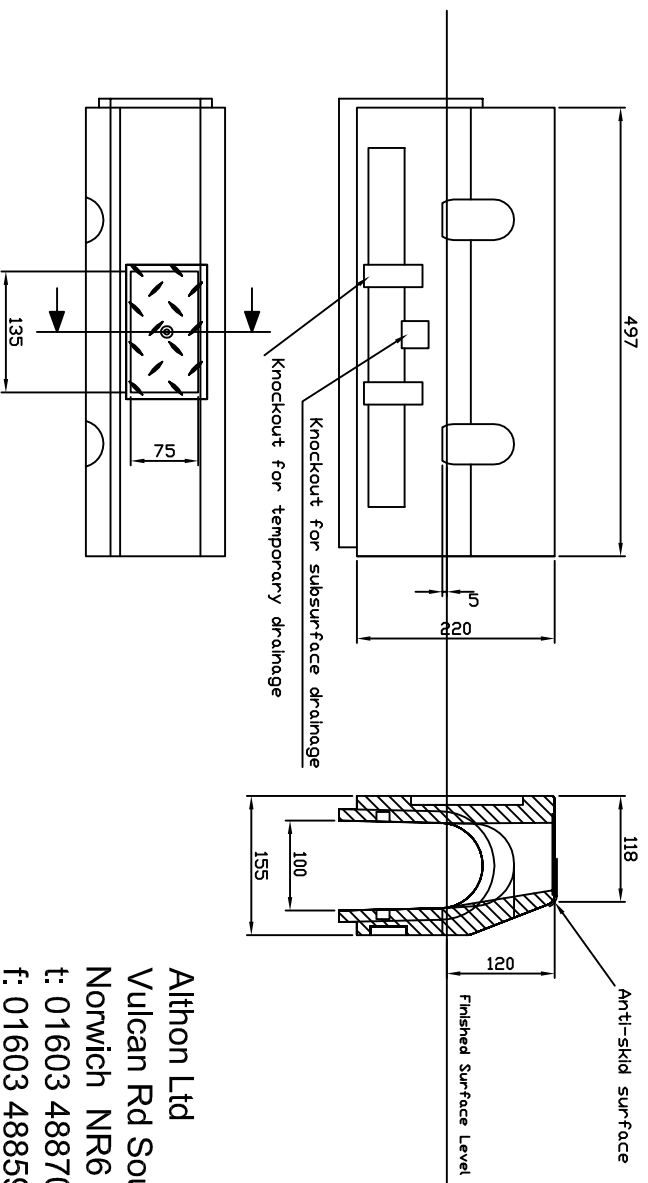

STORA – KERB

Inspection Element Dimensions

Althon Ltd
Vulcan Rd South
Norwich NR6 6AF
t: 01603 488700
f: 01603 488598
e: sales@althon.co.uk
www.althon.co.uk